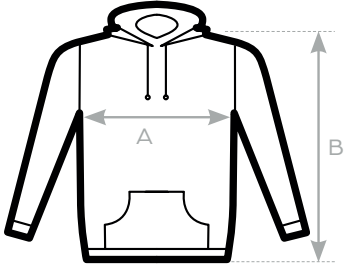

Size specs.

B2B Hooded band sweater 70/30 B2B-HBSW	XS	S	M	L	XL	2XL	3XL	4XL
A HALF CHEST HALF CHEST FROM UNDERARM (2,5 cm)	49	52	56	60	64	67	70	73
B FRONT BODY LENGHT	69	71	73	75	77	79	81	83